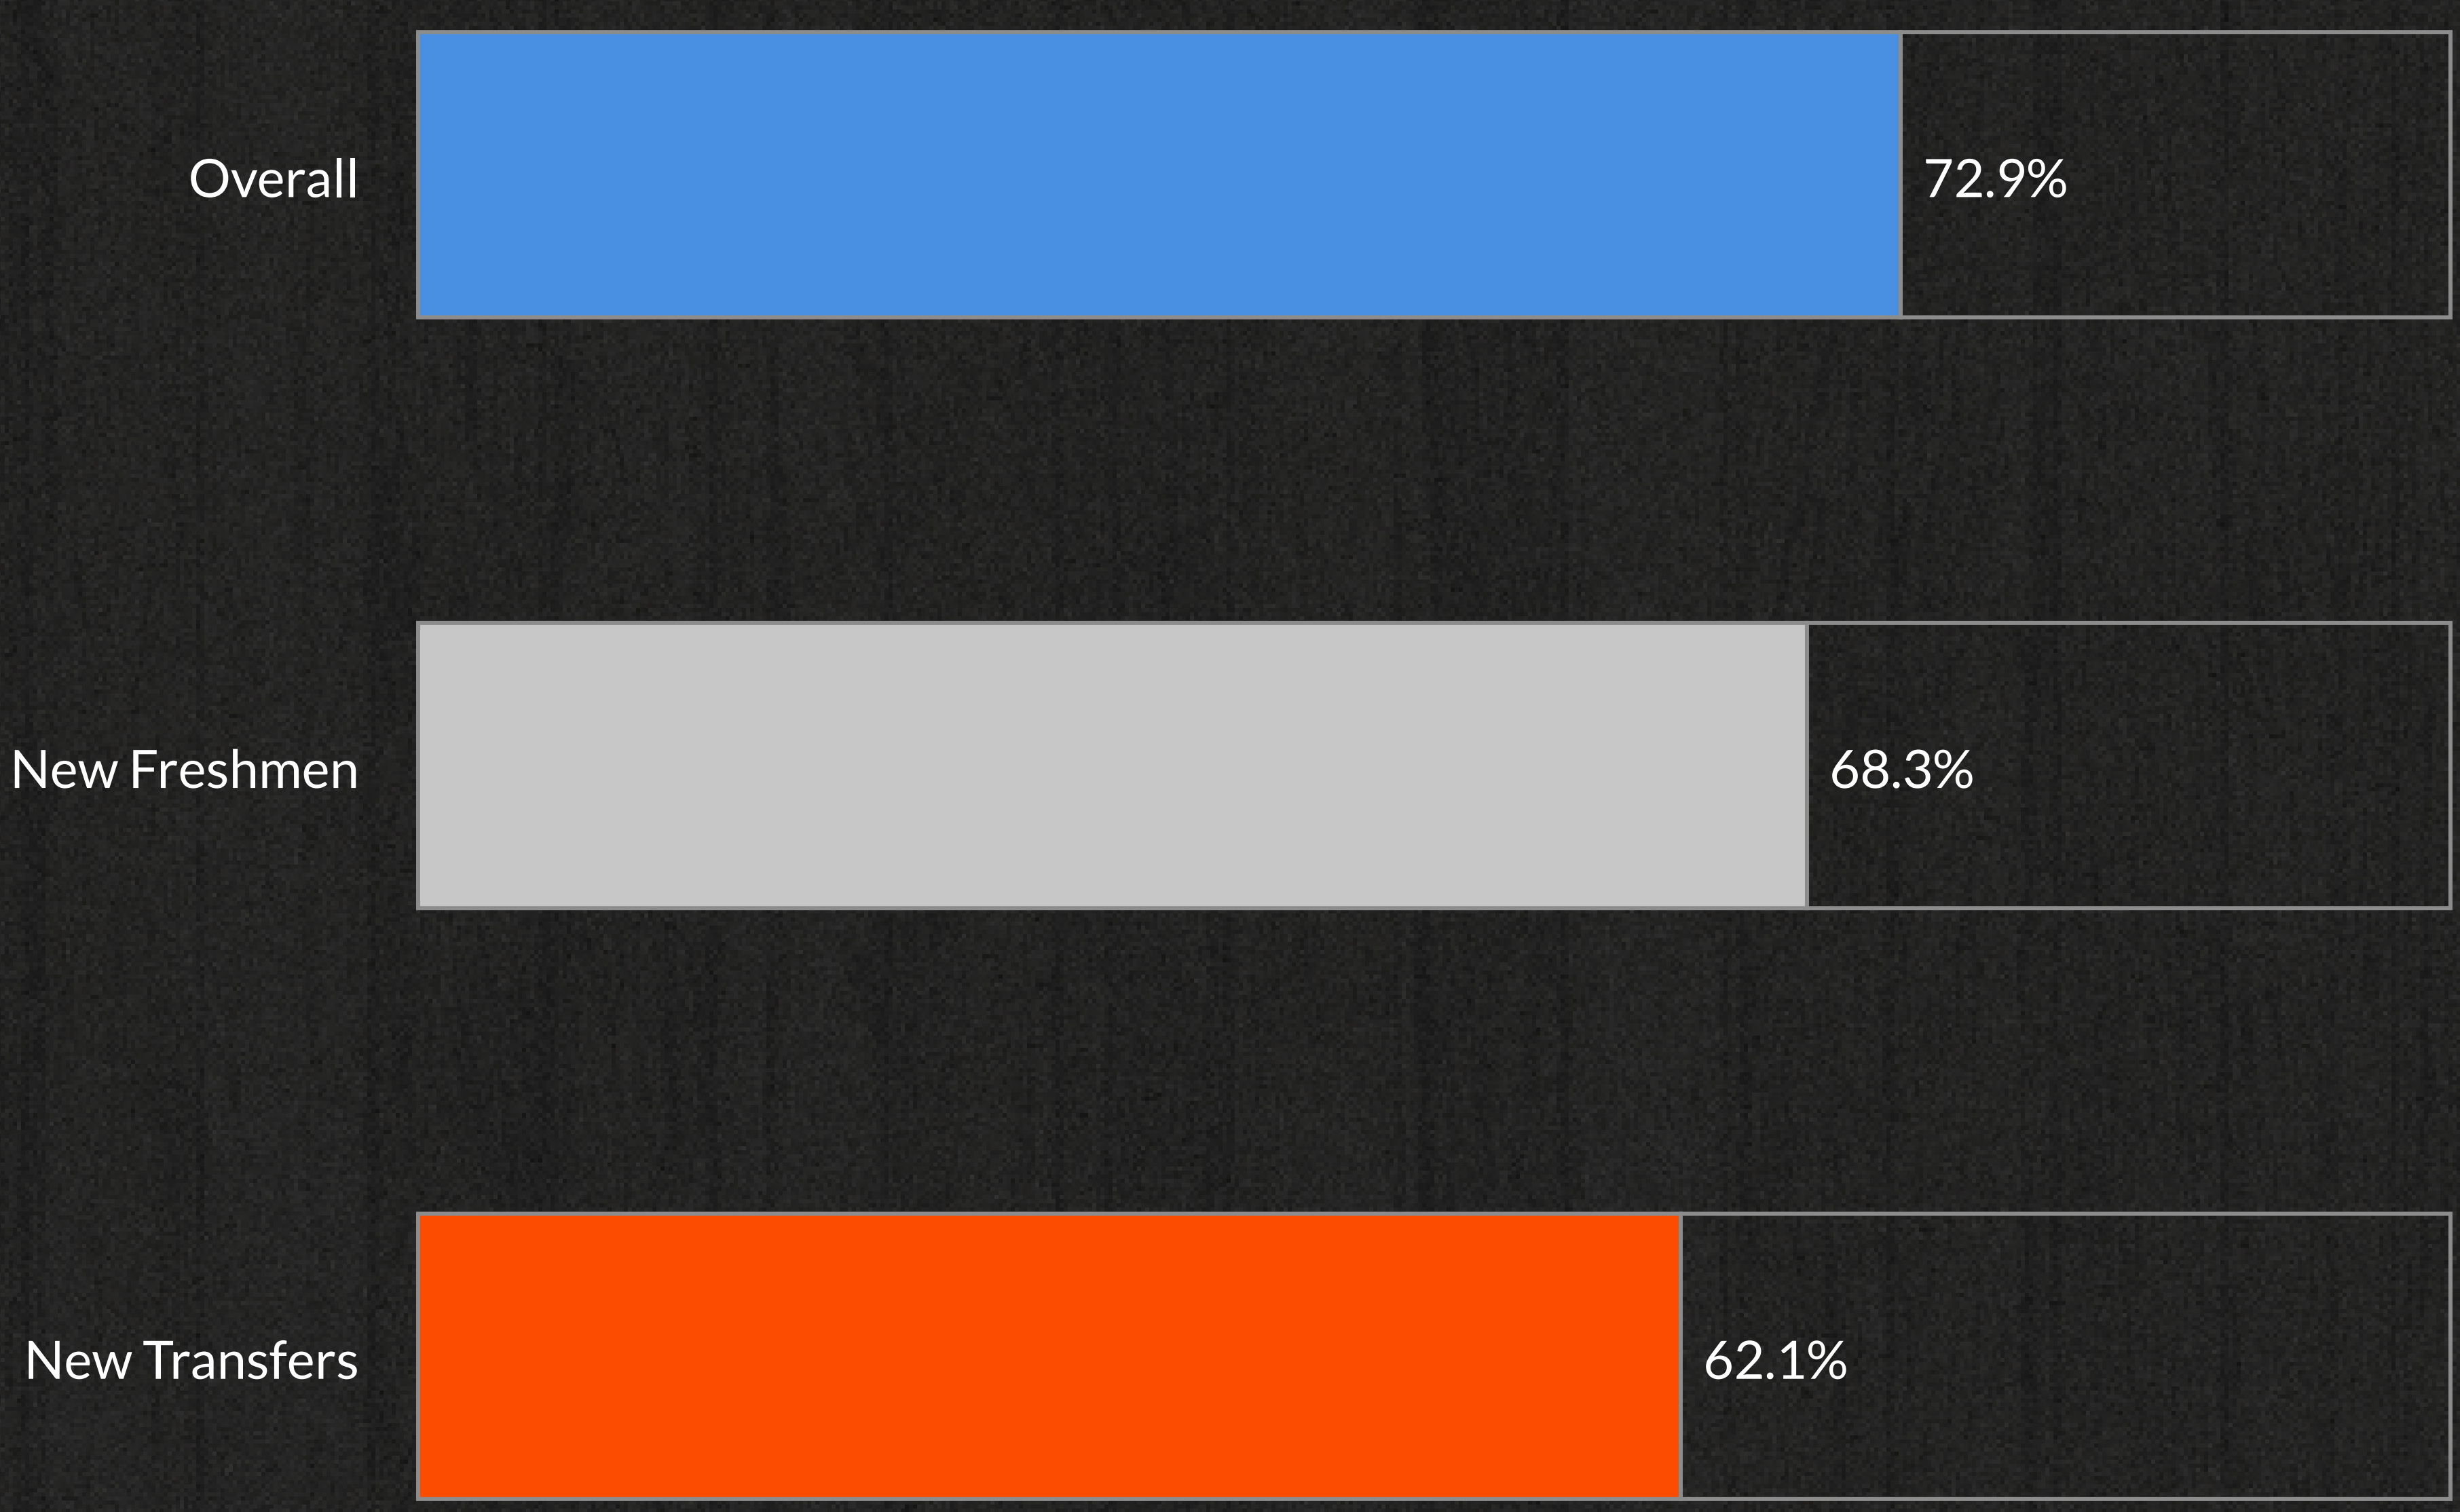

FALL-TO-FALL UNDERGRADUATE RETENTION

Of the 2,770 undergraduate students enrolled in Fall 2021:

- 521 graduated
- 610 Did not return
- 1,639 re-enrolled in Fall 2022

Fall 2021 to Fall 2022 Retention

74% of males were retained

73% of females were retained

Freshmen 64%

Sophomores 76%

Juniors 83%

Seniors 80%

Live On Campus

Minority

First Generation